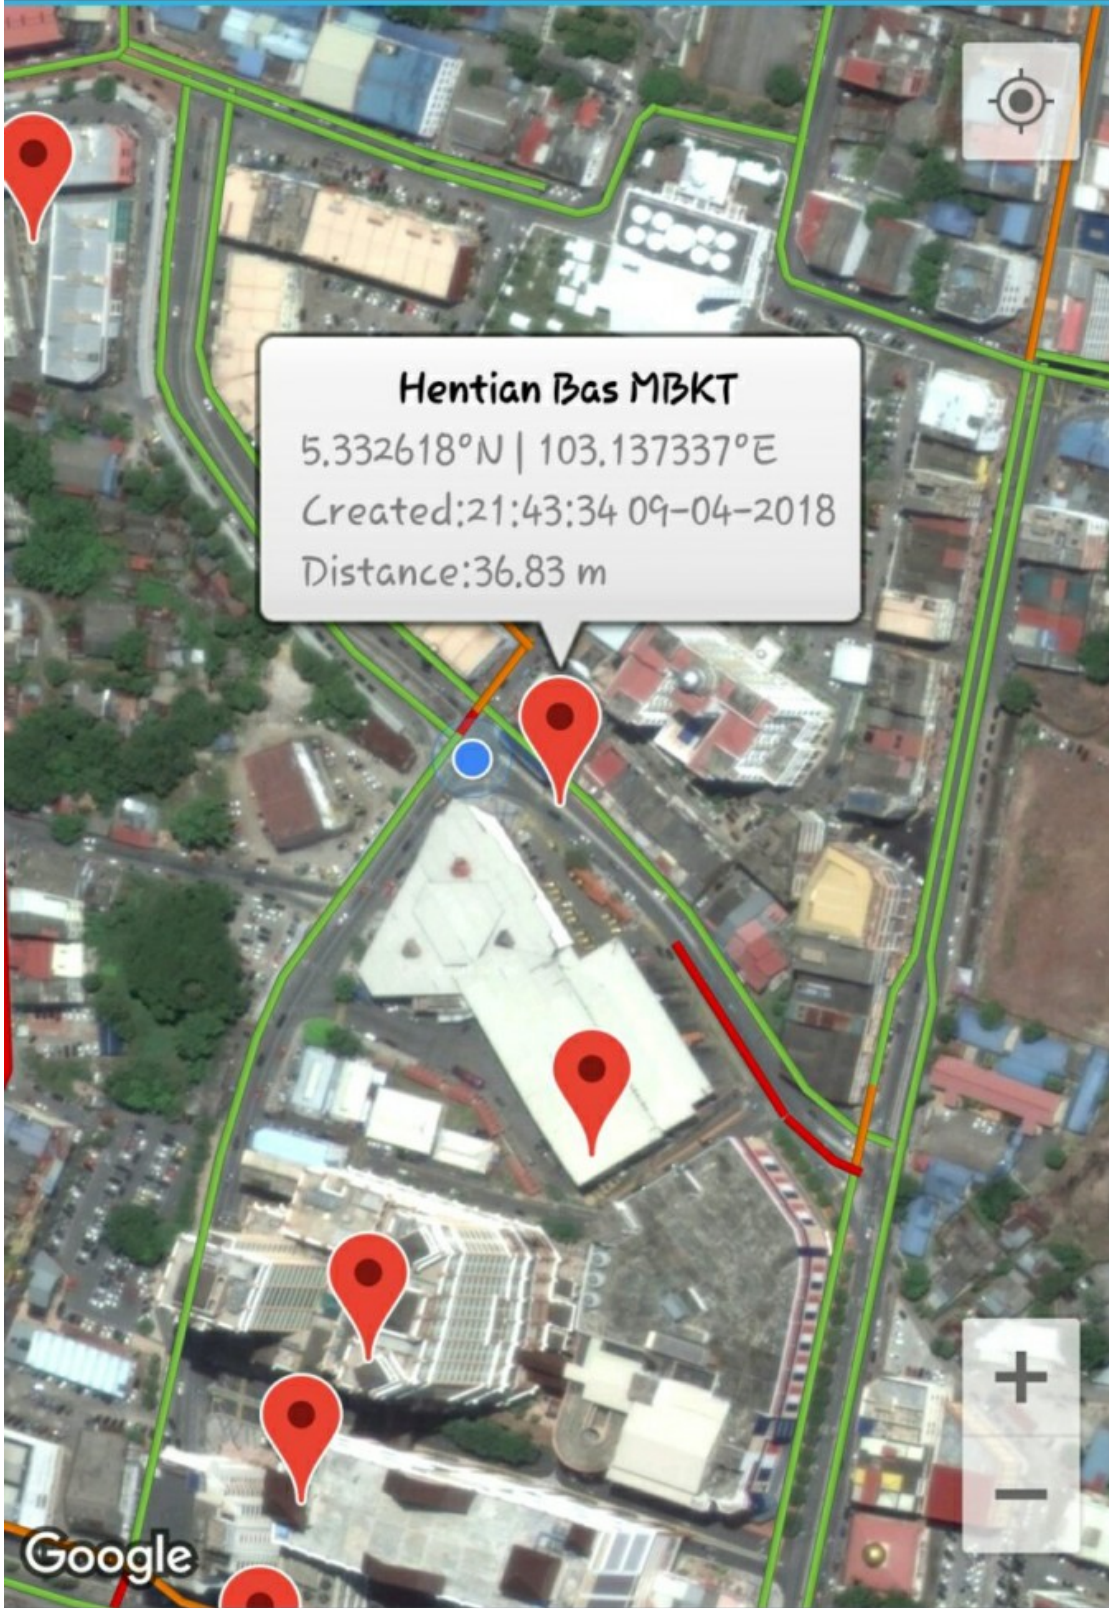

Travel to KL 9 April 2018

4G

62%

21:44

Satellite

Google